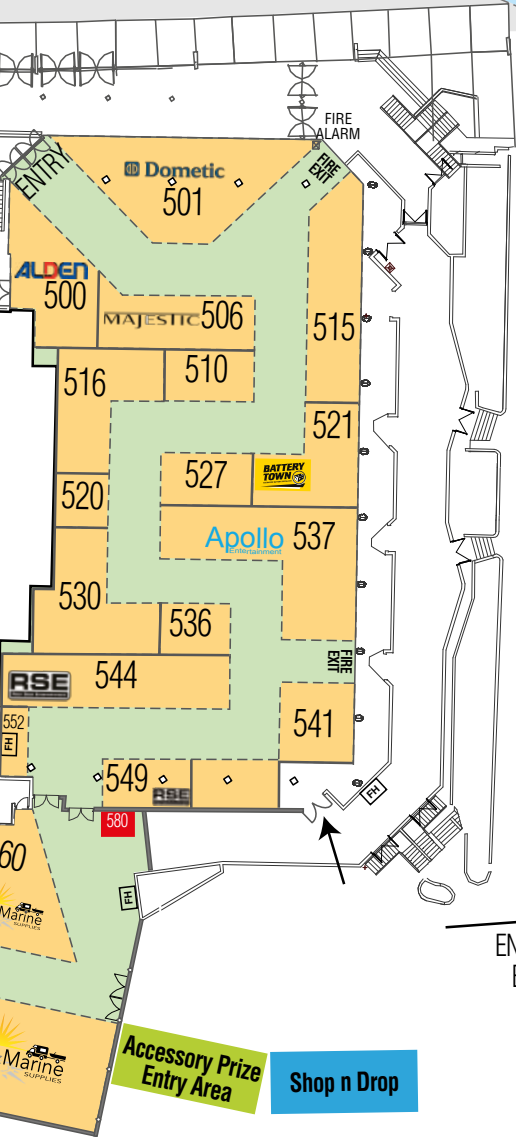

STAND

FOOD

LOGAN CAMPBELL WAY

CAMPBELL  
TRE  
5)

OUTSIDE AREA

PUBLIC ENTRY

ENTRY / EXIT

CARLTON EVENTS BAR  
OS60

ENTRY / EXIT

ENTRY / EXIT

ENTRY / EXIT

RV SUPER CENTRE  
TEST DRIVE PARKING